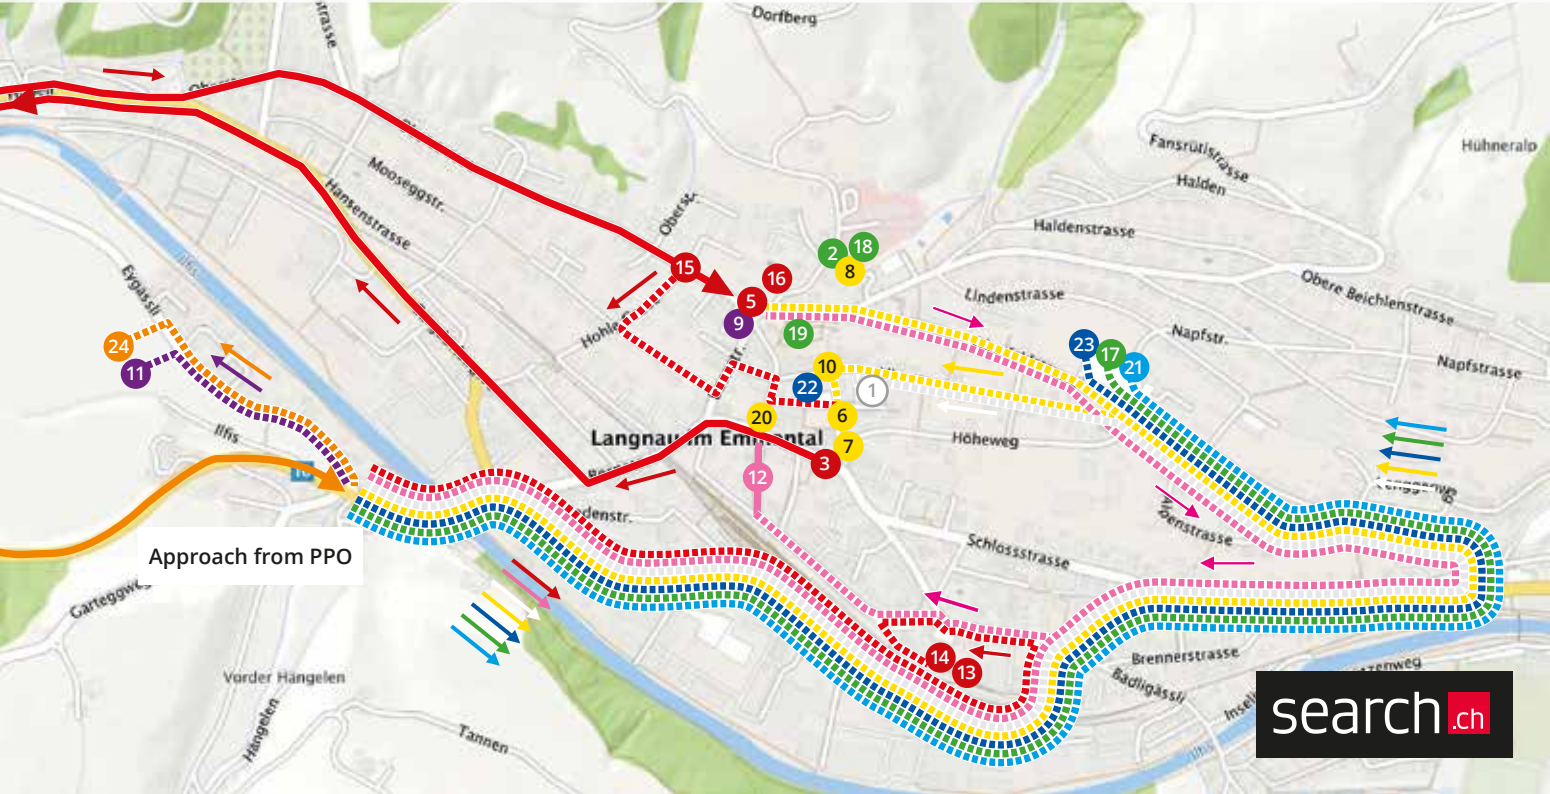

1st stage Langnau i. E.

Approach from
all directions
46°55'55.5"N 7°44'24.9"E
46.932079, 7.740247

Explanation Start and Finish

- ① Village
- ② Permanence
- ③ Start
- ⑤ Finish
- ⑥ Officials
- ⑦ Direction / UCI
- ⑧ Meetings
Direction / UCI
- ⑨ VIP zone
- ⑩ VIP Drivers
- ⑪ P VIP Guests
- ⑫ Publicity
- ⑬ Sports Director
- ⑭ Teams
- ⑮ Diversion
Sports Directors
- ⑯ Medical control
- ⑰ P Media
- ⑱ Medicentre
- ⑲ TV Compound
- ⑳ Police
- ㉑ Sponsors
- ㉒ Bike Expo
- ㉓ P Bike Expo
- ㉔ P TdS-Challenge